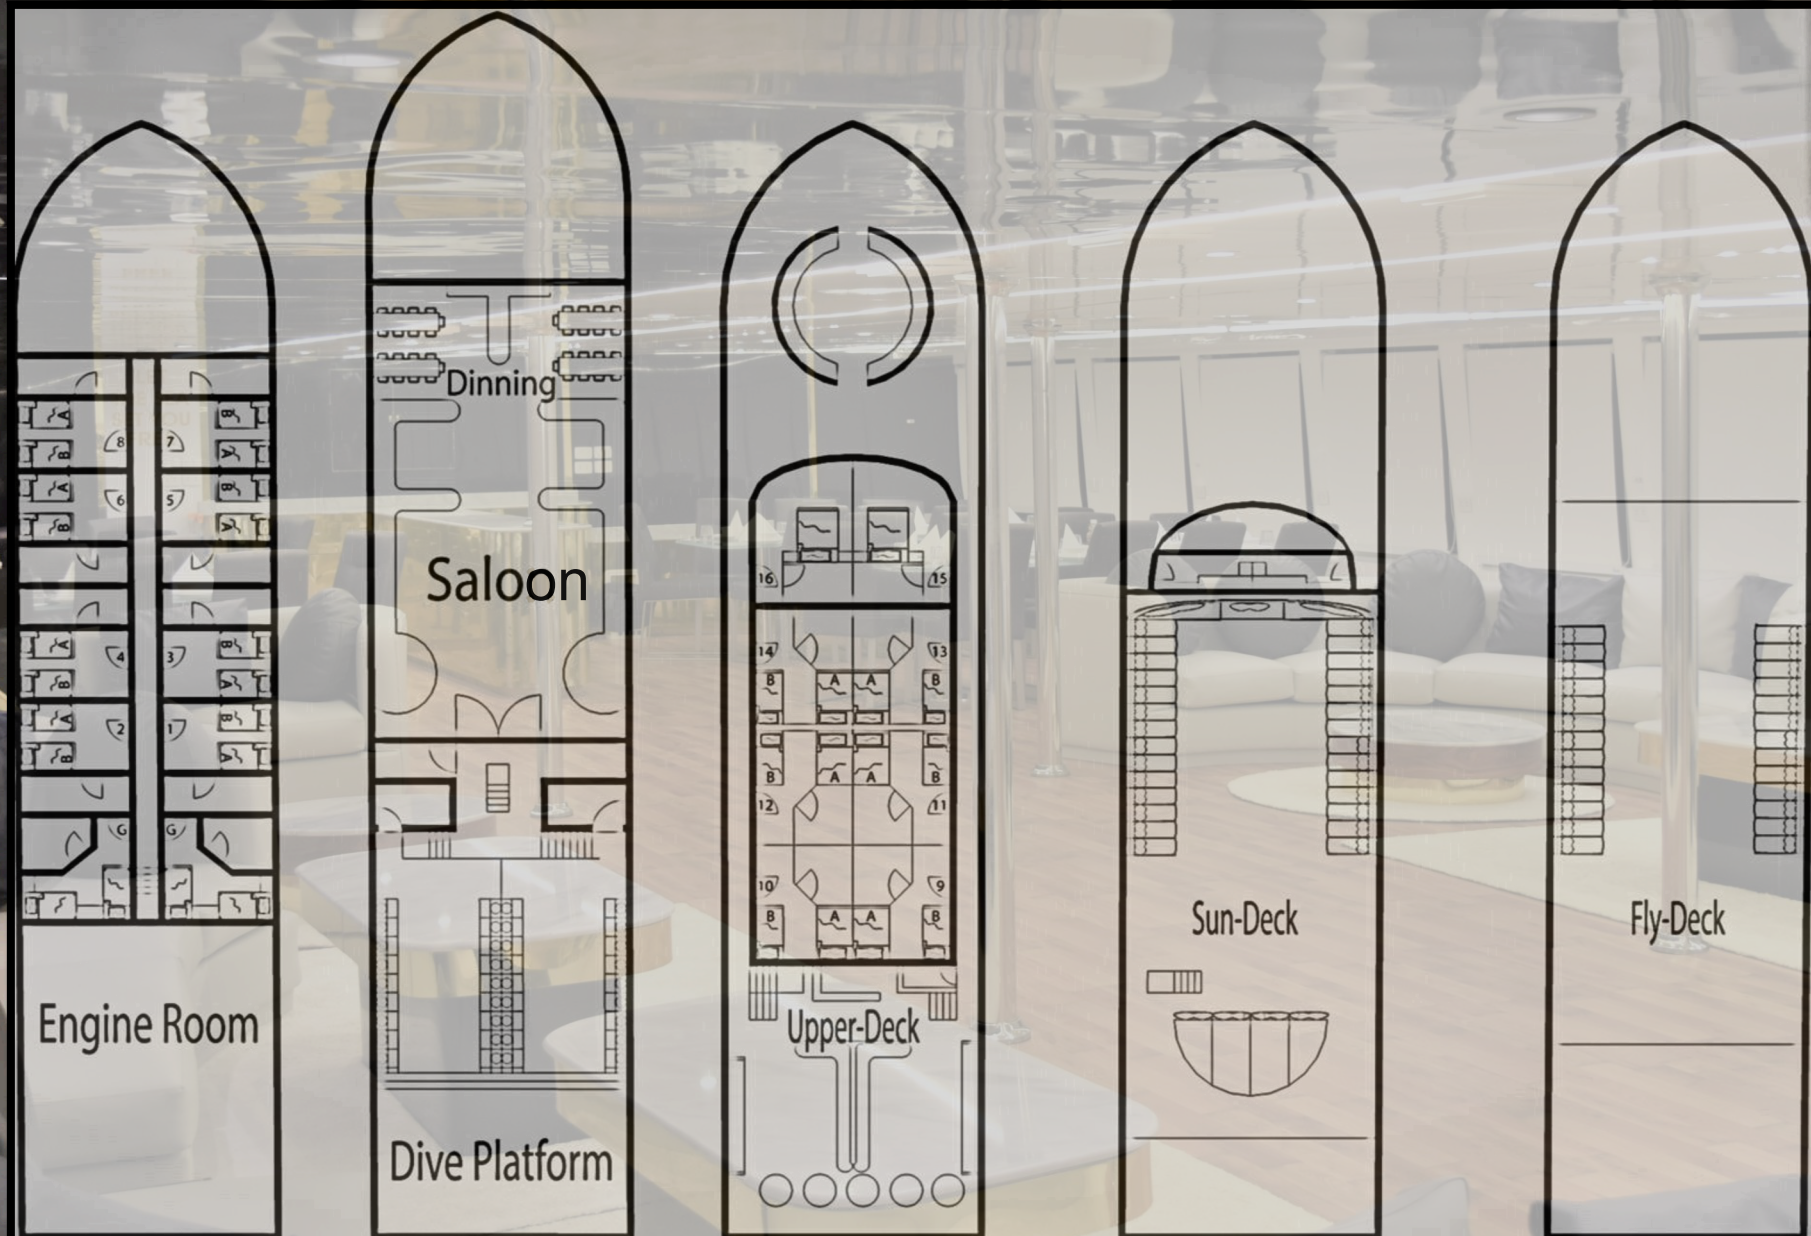

GENERAL LAYOUT