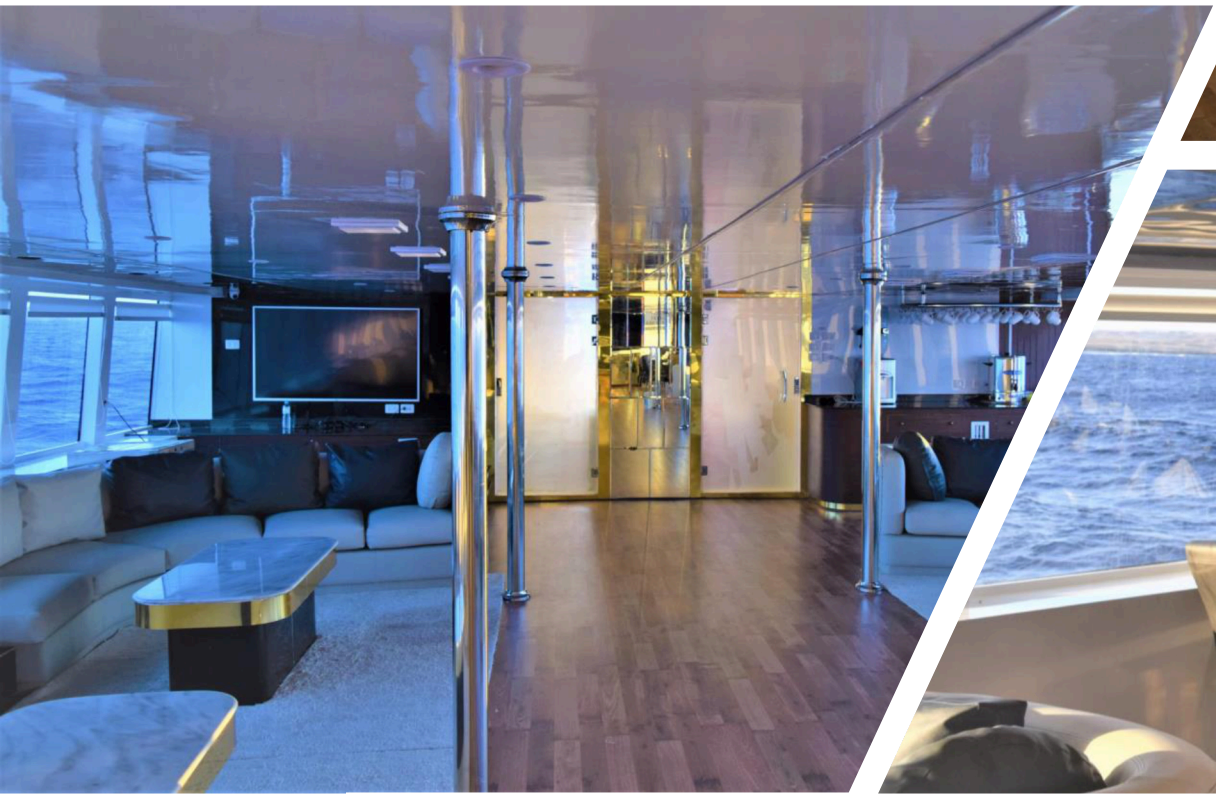

2 BATHROOMS

36 SLOTS FOR CHARGING (INDOOR)

MAIN LOUNGE

PANORAMIC VIEW

ACCOMMODATE UP TO 42 PAX

WIDTH 8.8 M

LENGTH 12 M

COFFEE CORNER

TV & SOUND THEATER SYSTEM

DINING

PANORAMIC VIEW

ACCOMMODATE 36 PAX

WIDTH 8.8 M

LENGTH 7 M

10 STANDARD CABINS LOWER DECK

2 BEDS 100 CM

INDIVIDUAL AC CONTROL

The image shows the interior of a yacht cabin. On the left, there are four large, angled windows with light-colored curtains, providing a panoramic view of the sea and a distant shoreline. In the foreground, two beds are visible, one with a light blue bedspread and another with a white bedspread. The cabin has a curved ceiling with recessed lighting. A white semi-transparent text box is overlaid on the right side of the image.