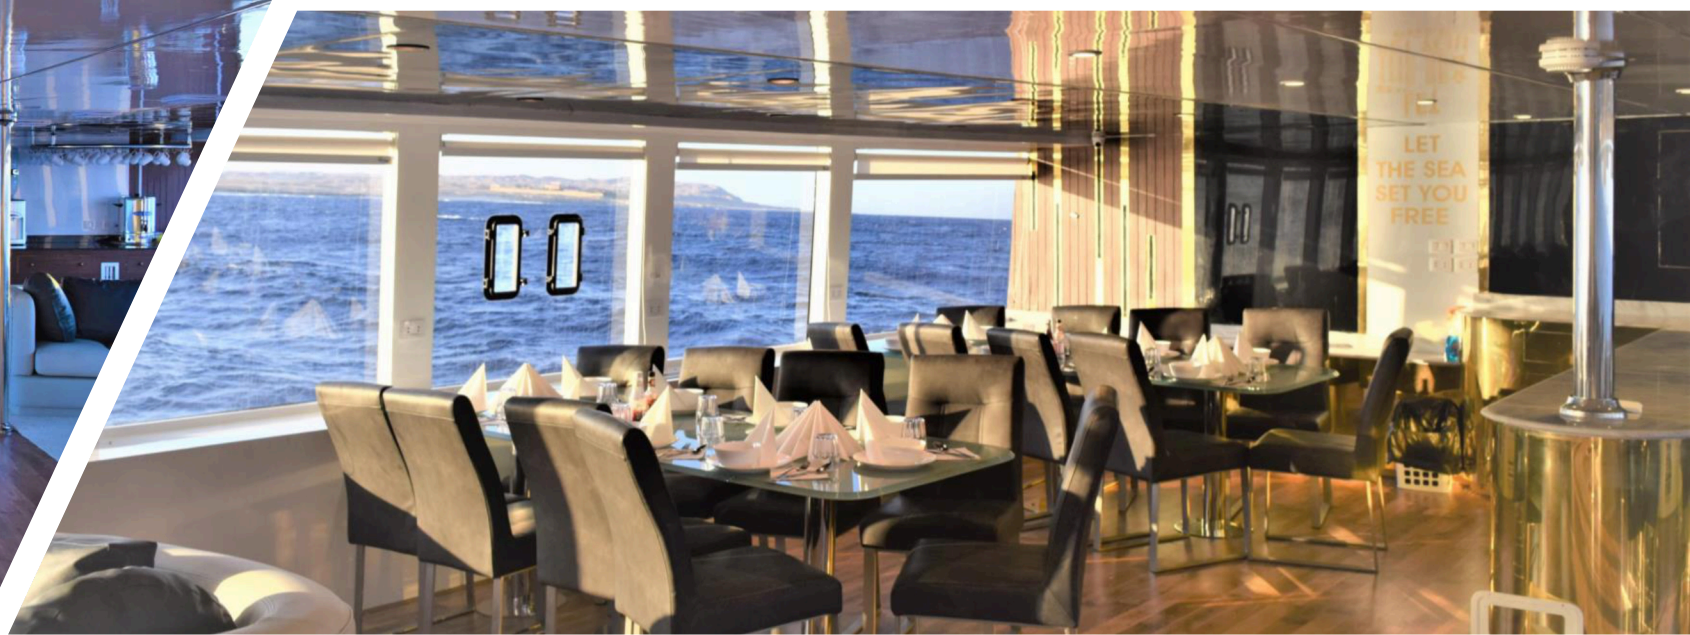

TV & SOUND THEATER SYSTEM

DINING

PANORAMIC VIEW

ACCOMMODATE 36 PAX

WIDTH 8.8 M

LENGTH 7 M

10 STANDARD CABINS LOWER DECK

2 BEDS 100 CM

INDIVIDUAL AC CONTROL

The image shows the interior of a yacht cabin. On the left, there are four large, angled windows with light-colored curtains, providing a panoramic view of the sea and a distant shoreline. In the foreground, two beds are visible, one with a light blue bedspread and another with a white bedspread. The cabin has a curved ceiling with recessed lighting. A white semi-transparent text box is overlaid on the right side of the image.